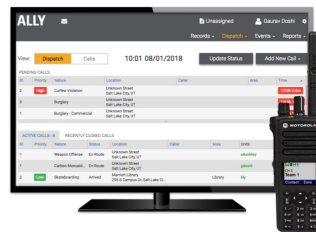

RESPOND

INCIDENT MANAGED & REPORTED

An incident is logged with pre-populated fields and relevant data.

Technology View

DETECT

- Avigilon Video Security Cameras
- License Plate Recognition
- Avigilon Control Center
- Radio Alert

ANALYZE

- Avigilon Video Security Cameras
- Avigilon Control Center
- Watch List
- Focus of Attention
- Radio Alert

COMMUNICATE

- Radio Communications: Voice & Multi-media
- WAVE PTX Broadband Push-to-Talk with Multimedia
- Dispatch Software