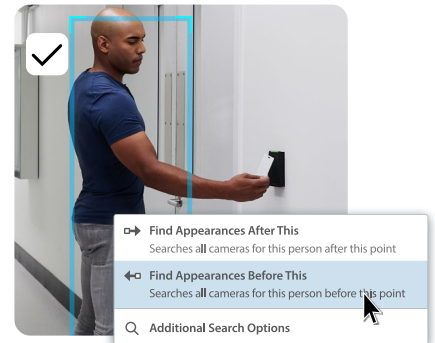

Using ACM™ and ACC™ software, you can instantly verify if a person seen carding in on camera matches the ID photo associated with the access card they're using, then lock or unlock the door right from your ACC dashboard.

From the same screen you can search for that person by using our Identity Search feature.

Using the video from the most recent time they carded in, you can easily use Avigilon Appearance Search™ technology to help find their current location on-site or to see where else they have been. It's that simple.