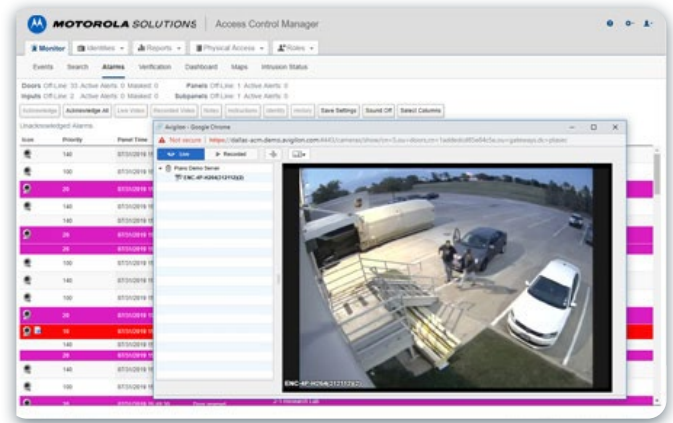

### POWERFUL SEARCH

Avigilon Appearance Search technology sorts through hours of video with ease to quickly locate a specific person or vehicle of interest across an entire facility in near real-time.

### FOCUS OF ATTENTION INTERFACE

A cutting-edge user interface for live video monitoring that leverages AI and video analytics technologies to determine what information is important and should be presented to security operators.

## ACM SYSTEM FEATURES