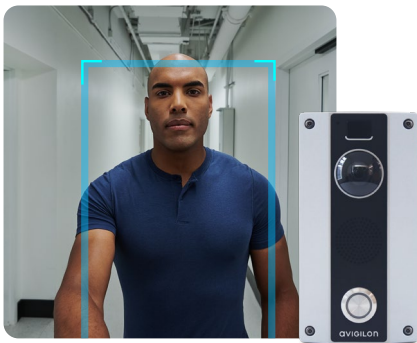

## ACCESS CONTROL THAT WORKS SEAMLESSLY WITH VIDEO SECURITY

Our Access Control Manager (ACM) system integrates with Avigilon Control Center (ACC) video management software to provide you with one simple, powerful and unified security solution to help you focus on what matters most.

Using ACM™ and ACC™ software, you can instantly verify if a person seen carding in on camera matches the ID photo associated with the access card they're using, then lock or unlock the door right from your ACC dashboard.

From the same screen you can search for that person by using our Identity Search feature.

Using the video from the most recent time they carded in, you can easily use Avigilon Appearance Search™ technology to help find their current location on-site or to see where else they have been. It's that simple.

### FOCUS OF ATTENTION INTERFACE

A cutting-edge user interface for live video monitoring that leverages AI and video analytics technologies to determine what information is important and should be presented to security operators.