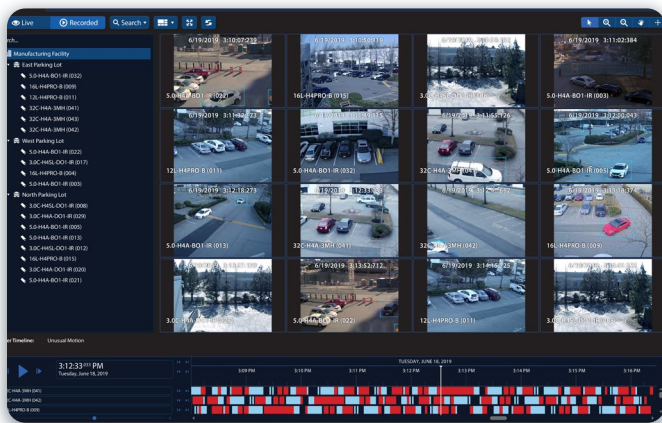

ACC SOFTWARE FEATURES

POWERFUL SEARCH

Avigilon Appearance Search technology sorts through hours of video with ease to quickly locate a specific person or vehicle of interest across an entire facility in near real-time.

FOCUS OF ATTENTION INTERFACE

A cutting-edge user interface for live video monitoring that leverages AI and video analytics technologies to determine what information is important and should be presented to security operators.